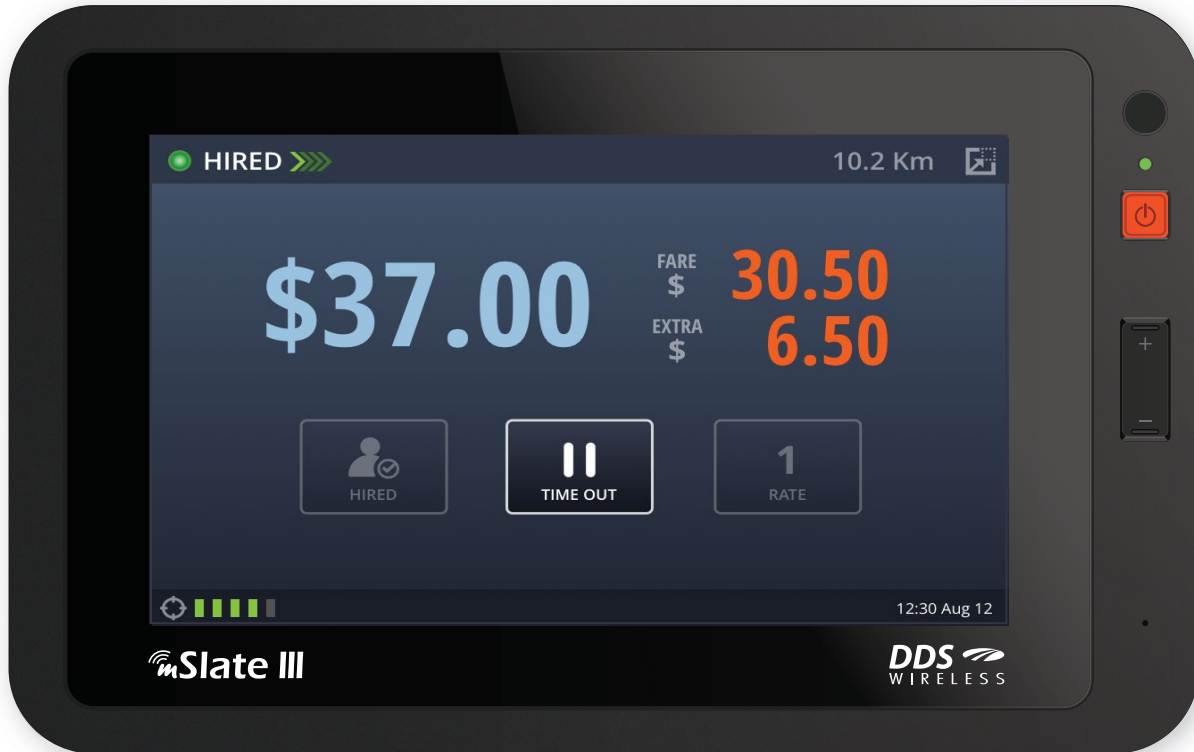

Purpose-Built Tablet - Inside and Out

mSlate III

- Ruggedized Android tablet
- All-in-one connection with tablet dock
- 4G wireless with state of the art GPS

Tablet Dock

mSlate III Specifications

Display	7" IPS (In-plane switching) widescreen 1024x600 color LCD 400 nits brightness Capacitive Touchscreen
Processor	Qualcomm Snapdragon 4xx Series Chipset
Operating System	Android 9 (Google GMS approval)
Dimensions	8.3" W x 5.1" H x 0.8" D 211mm W x 132mm H x 20mm D
Memory	16 GB Flash, 2 GB DDR RAM Micro SD High Capacity memory expansion slot
Portability	Matched cradle and internal battery to provide quick release from vehicle
Interface Ports	1 USB 2.0 type-C 1 USB 2.0 host (on cradle) 1 serial (RS232 port) available on request
GPS	Internal GPS receiver – Qualcomm GPS Engine
Available Wireless Connectivity	Multimode Cellular Public Data Network (PDN) modem - North American LTE FDD Band 2/4/5/7/12/13/14/17/25/26/66/71 - European LTE FDD Band 1/2/3/4/5/7/8/20/28 - 3G: UMTS/HSPA+ (Regional) - 2G: GSM/GPRS/EDGE - WiFi: (2.4GHz and 5GHz) 802.11 a/b/g/n - Bluetooth 4.2 BLE
Audio	Hands-free voice capable Internal speaker
Programmable Keys	2 function keys
Magnetic Card Reader (Optional)	Bluetooth card swipe
Electrical Requirements	Nominal 12V DC, Current less than 2A
Environmental	Operating: -10° to 60° C Storage: -20° to +70° C
Humidity	5 - 90% non-condensing
Certifications	FCC Part 15B Class A, CE-mark PTCRB, R&TTE